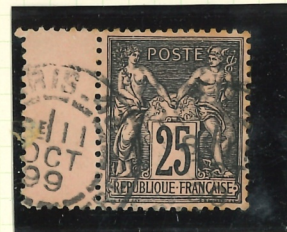

NO GUM

1899 PAPER THICK

XX
TB
CAT
EBAY 250
38

XX

ON ROSE SALMON

1897-1900

1892 PAPER AVERAGE

BLUE
CANCELLATION

ON SALMON

NO PERFS 3 SIDES
CLRES 2/99 CAT 1850 FR
CDF 11B PAID 1870 FR

CANCELLATIONS

1898 LATE USAGE
BLACK ON WHITE ?

1898
BLACK ON WHITE ?

26 AUG 05
PARIS

26 AUG 05
PARIS

26 AUG 05
PARIS