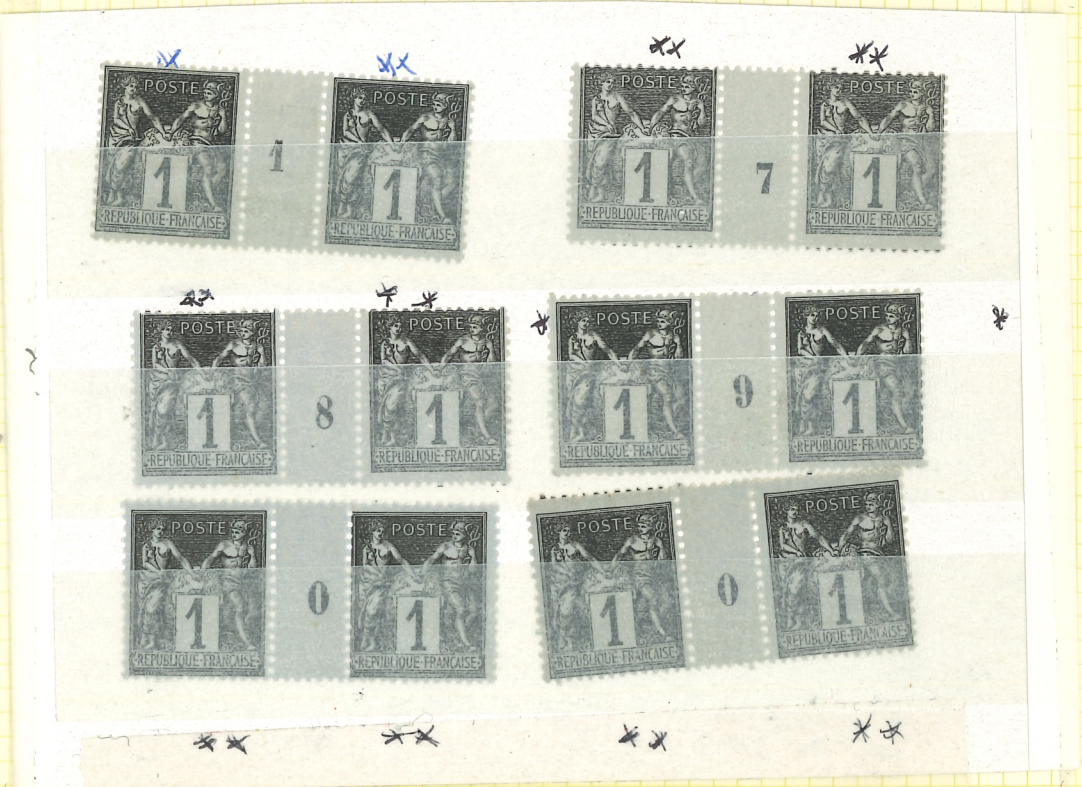

ROUNET 7103 CAT 320
MIN 80
BID 300
60T 202E