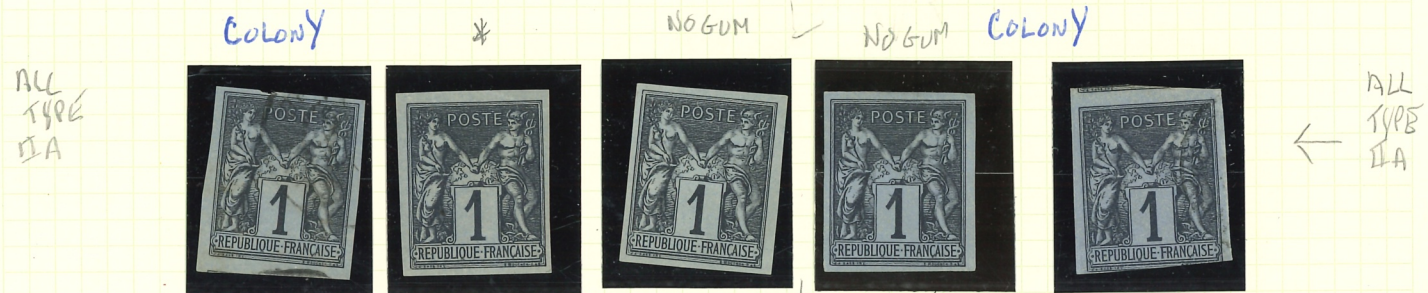

IMPERFORATES

1ST PRINTING
ARDOISE SUR
AZURE

2ND PRINTING
ARDOISE SUR BLEU

↑
MAÏBE
FRANCS